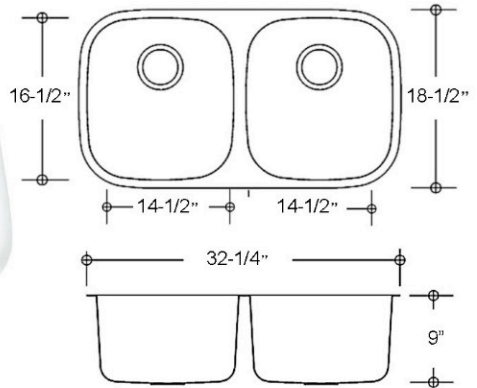

KAZZA BELLA 18 GAUGE

MODEL #	KB-18-SP2
DESCRIPTION	DOUBLE BOWL KITCHEN SINK-50/50
MATERIAL	18/10 304 STAINLESS STEEL
COLOR	STAINLESS STEEL
MOUNTING OPTIONS	UNDER-MOUNT
FINISH	BRUSHED SATIN
THICKNESS	18 GAUGE
SOUND PROOFING	10 POINT SOUND PAD SYSTEM
CONSTRUCTION METHOD	PRESSED
DRAIN SIZE	3-5/8" STANDARD USA/CANADA
FITS CABINET SIZE	MADE FOR CABINETS 33" AND LARGER

INCLUSIONS:

KAZZA BELLA SINK INCLUDES THE FOLLOWING:
PAPER TEMPLATE FOR CUT-OUT
MOUNTING HARDWARE FOR UNDER-MOUNT.

OPTIONAL ACCESSORIES:

THE FOLLOWING ACCESSORIES ARE AVAILABLE FOR YOUR SINK