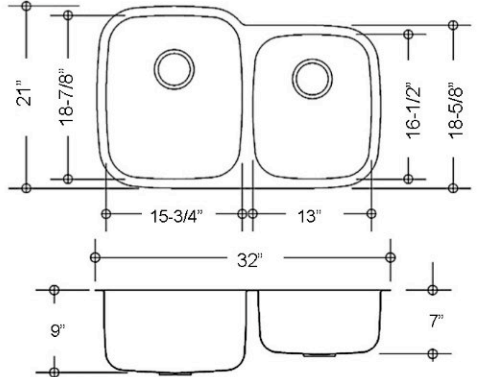

KAZZA BELLA 18 GAUGE

AVAILABLE REVERSE CONFIGURATION

MODEL #	KB-18-SP4
DESCRIPTION	DOUBLE BOWL KITCHEN SINK-60/40
MATERIAL	18/10 304 STAINLESS STEEL
COLOR	STAINLESS STEEL
MOUNTING OPTIONS	UNDER-MOUNT
FINISH	BRUSHED SATIN
THICKNESS	18 GAUGE
SOUND PROOFING	10 POINT SOUND PAD SYSTEM
CONSTRUCTION METHOD	PRESSED
DRAIN SIZE	3-5/8" STANDARD USA/CANADA
FITS CABINET SIZE	MADE FOR CABINETS 33" AND LARGER

INCLUSIONS:

KAZZA BELLA SINK INCLUDES THE FOLLOWING:
PAPER TEMPLATE FOR CUT-OUT
MOUNTING HARDWARE FOR UNDER-MOUNT.

OPTIONAL ACCESSORIES:

THE FOLLOWING ACCESSORIES ARE AVAILABLE FOR YOUR SINK