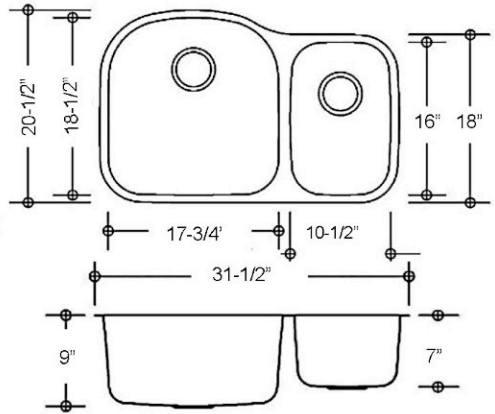

# KAZZA BELLA 18 GAUGE

AVAILABLE REVERSE CONFIGURATION

<b>MODEL #</b>	<b>KB-18-SP3</b>
<b>DESCRIPTION</b>	<b>DOUBLE BOWL KITCHEN SINK-70/30</b>
<b>MATERIAL</b>	<b>18/10 304 STAINLESS STEEL</b>
<b>COLOR</b>	<b>STAINLESS STEEL</b>
<b>MOUNTING OPTIONS</b>	<b>UNDER-MOUNT</b>
<b>FINISH</b>	<b>BRUSHED SATIN</b>
<b>THICKNESS</b>	<b>18 GAUGE</b>
<b>SOUND PROOFING</b>	<b>10 POINT SOUND PAD SYSTEM</b>
<b>CONSTRUCTION METHOD</b>	<b>PRESSED</b>
<b>DRAIN SIZE</b>	<b>3-5/8" STANDARD USA/CANADA</b>
<b>FITS CABINET SIZE</b>	<b>MADE FOR CABINETS 33" AND LARGER</b>

## INCLUSIONS:

KAZZA BELLA SINK INCLUDES THE FOLLOWING:  
PAPER TEMPLATE FOR CUT-OUT  
MOUNTING HARDWARE FOR UNDER-MOUNT.