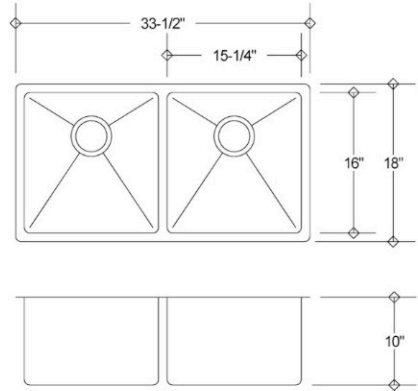

KAZZA HANDMADE 16 GAUGE

KAZZA
By Milano Sinks

MODEL #	KH16-200R
DESCRIPTION	DOUBLE BOWL KITCHEN SINK-SQUARE 50/50
MATERIAL	18/10 304 STAINLESS STEEL
COLOR	STAINLESS STEEL
MOUNTING OPTIONS	UNDER-MOUNT
FINISH	BRUSHED SATIN
THICKNESS	16 GAUGE
SOUND PROOFING	10 POINT SOUND PAD SYSTEM
CONSTRUCTION METHOD	HANDMADE
DRAIN SIZE	3-5/8" STANDARD USA/CANADA
FITS CABINET SIZE	MADE FOR CABINETS 34" AND LARGER

INCLUSIONS:

KAZZA GRAND SINK INCLUDES THE FOLLOWING:

PAPER TEMPLATE FOR CUT-OUT

MOUNTING HARDWARE FOR UNDER-MOUNT.

KH16-200R:IT COME WITH GRID TO PROTECT BOTTOM OF THE SINK AND STAINLESS STEEL DRAIN

OPTIONAL ACCESSORIES: