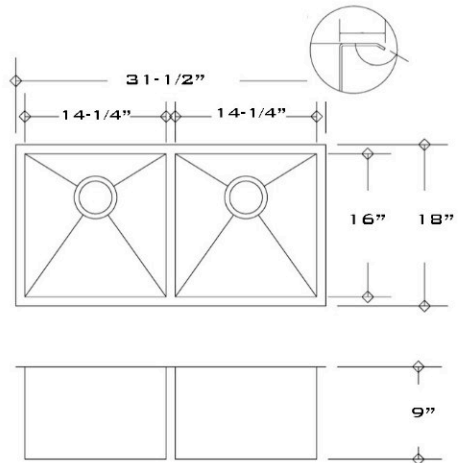

KAZZA HANDMADE 16 GAUGE UNDER-MOUNT/DROP-IN

KAZZA
By Milana Sinks

MODEL #	KH16-700
DESCRIPTION	DOUBLE BOWL KITCHEN SINK-SQUARE 50/50
MATERIAL	18/10 304 STAINLESS STEEL
COLOR	STAINLESS STEEL
MOUNTING OPTIONS	UNDER-MOUNT/DROP-IN
FINISH	BRUSHED SATIN
THICKNESS	16 GAUGE
SOUND PROOFING	10 POINT SOUND PAD SYSTEM
CONSTRUCTION METHOD	HANDMADE
DRAIN SIZE	3-5/8" STANDARD USA/CANADA
FITS CABINET SIZE	MADE FOR CABINETS 32" AND LARGER

INCLUSIONS:

KAZZA GRAND SINK INCLUDES THE FOLLOWING:

PAPER TEMPLATE FOR CUT-OUT

MOUNTING HARDWARE FOR UNDER-MOUNT& DROP-IN.

KH16-700:IT COME WITH GRID TO PROTECT BOTTOM OF THE SINK AND STAINLESS STEEL DRAIN