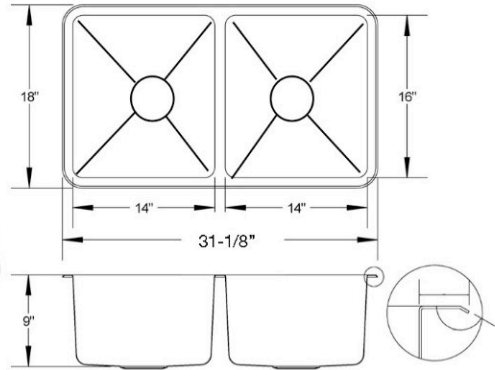

KAZZA HANDMADE 16 GAUGE
UNDER-MOUNT/DROP-IN

KAZZA
By Milana Sinks

MODEL #	KH16-1000
DESCRIPTION	DOUBLE BOWL KITCHEN SINK-SQUARE 50/50
MATERIAL	18/10 304 STAINLESS STEEL
COLOR	STAINLESS STEEL
MOUNTING OPTIONS	UNDER-MOUNT/DROP-IN
FINISH	BRUSHED SATIN
THICKNESS	16 GAUGE
SOUND PROOFING	10 POINT SOUND PAD SYSTEM
CONSTRUCTION METHOD	HANDMADE
DRAIN SIZE	3-5/8" STANDARD USA/CANADA
FITS CABINET SIZE	MADE FOR CABINETS 32" AND LARGER

INCLUSIONS:

KAZZA GRAND SINK INCLUDES THE FOLLOWING:

PAPER TEMPLATE FOR CUT-OUT

MOUNTING HARDWARE FOR UNDER-MOUNT& DROP-IN.

KH16-1000:IT COME WITH GRID TO PROTECT BOTTOM OF THE SINK AND STAINLESS STEEL DRAIN