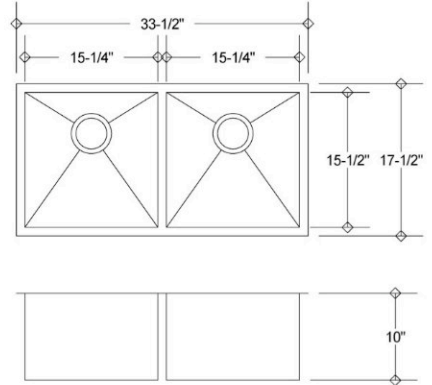

**KAZZA HANDMADE 16 GAUGE**

**KAZZA**  
*By Milano Sinks*

<b>MODEL #</b>	<b>KH16-200</b>
<b>DESCRIPTION</b>	<b>DOUBLE BOWL KITCHEN SINK-SQUARE 50/50</b>
<b>MATERIAL</b>	<b>18/10 304 STAINLESS STEEL</b>
<b>COLOR</b>	<b>STAINLESS STEEL</b>
<b>MOUNTING OPTIONS</b>	<b>UNDER-MOUNT</b>
<b>FINISH</b>	<b>BRUSHED SATIN</b>
<b>THICKNESS</b>	<b>16 GAUGE</b>
<b>SOUND PROOFING</b>	<b>10 POINT SOUND PAD SYSTEM</b>
<b>CONSTRUCTION METHOD</b>	<b>HANDMADE</b>
<b>DRAIN SIZE</b>	<b>3-5/8" STANDARD USA/CANADA</b>
<b>FITS CABINET SIZE</b>	<b>MADE FOR CABINETS 34" AND LARGER</b>

### **INCLUSIONS:**

KAZZA GRAND SINK INCLUDES THE FOLLOWING:

PAPER TEMPLATE FOR CUT-OUT

MOUNTING HARDWARE FOR UNDER-MOUNT.

KH16-200:IT COME WITH GRID TO PROTECT BOTTOM OF THE SINK AND STAINLESS STEEL DRAIN