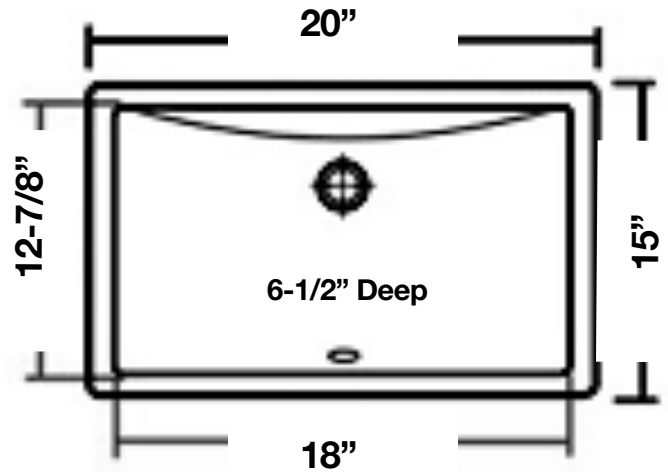

KAZZA PORCELAIN

MODEL #	KP-23
DESCRIPTION	RECTANGULAR
MATERIAL	PORCELAIN
COLOR AVAILABLE	WHITE AND BISQUE
MOUNTING OPTIONS	UNDER-MOUNT
DRAIN SIZE	1-1/2" STANDARD USA/CANADA
FITS CABINET SIZE	MADE FOR CABINETS 22" AND LARGER