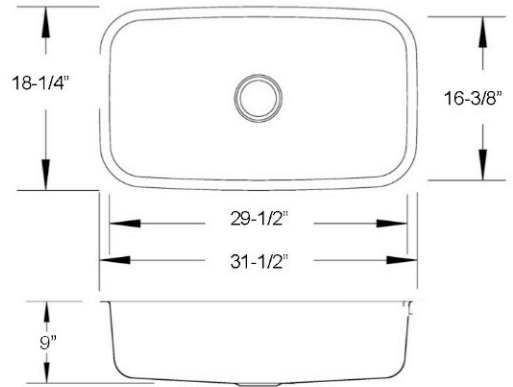

# KAZZA BELLA 18 GAUGE

<b>MODEL #</b>	<b>KB-18-SP6</b>
<b>DESCRIPTION</b>	<b>LARGE SINGLE BOWL KITCHEN SINK</b>
<b>MATERIAL</b>	<b>18/10 304 STAINLESS STEEL</b>
<b>COLOR</b>	<b>STAINLESS STEEL</b>
<b>MOUNTING OPTIONS</b>	<b>UNDER-MOUNT</b>
<b>FINISH</b>	<b>BRUSHED SATIN</b>
<b>THICKNESS</b>	<b>18 GAUGE</b>
<b>SOUND PROOFING</b>	<b>10 POINT SOUND PAD SYSTEM</b>
<b>CONSTRUCTION METHOD</b>	<b>PRESSED</b>
<b>DRAIN SIZE</b>	<b>3-5/8" STANDARD USA/CANADA</b>
<b>FITS CABINET SIZE</b>	<b>MADE FOR CABINETS 33" AND LARGER</b>

## **INCLUSIONS:**

KAZZA BELLA SINK INCLUDES THE FOLLOWING:  
PAPER TEMPLATE FOR CUT-OUT  
MOUNTING HARDWARE FOR UNDER-MOUNT.