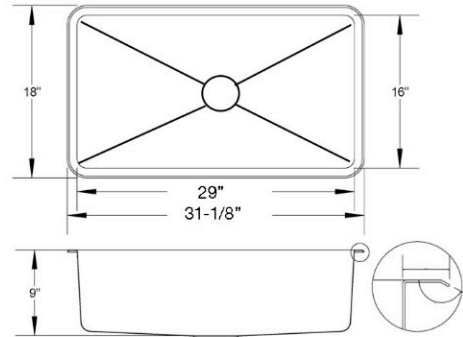

KAZZA HANDMADE 16 GAUGE

UNDER-MOUNT/DROP-IN

KAZZA
By Milana Sinks

MODEL #	KG1H-1100
DESCRIPTION	LARGE SINGLE BOWL KITCHEN SINK-SQUARE
MATERIAL	18/10 304 STAINLESS STEEL
COLOR	STAINLESS STEEL
MOUNTING OPTIONS	UNDER-MOUNT/DROP-IN
FINISH	BRUSHED SATIN
THICKNESS	16 GAUGE
SOUND PROOFING	10 POINT SOUND PAD SYSTEM
CONSTRUCTION METHOD	HANDMADE
DRAIN SIZE	3-5/8" STANDARD USA/CANADA
FITS CABINET SIZE	MADE FOR CABINETS 32" AND LARGER

INCLUSIONS:

KAZZA GRAND SINK INCLUDES THE FOLLOWING:

PAPER TEMPLATE FOR CUT-OUT

MOUNTING HARDWARE FOR UNDER-MOUNT& DROP-IN.

KH16-1100:IT COME WITH GRID TO PROTECT BOTTOM OF THE SINK AND STAINLESS STEEL DRAIN