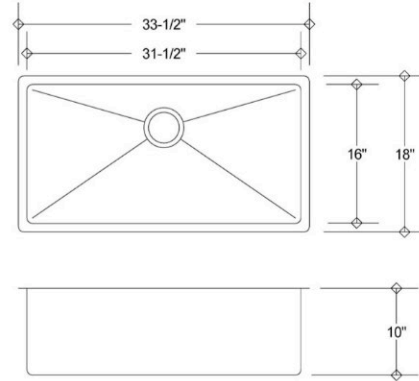

KAZZA HANDMADE 16 GAUGE

KAZZA
By Milano Sinks

MODEL #	KH16-100R
DESCRIPTION	LARGE SINGLE BOWL KITCHEN SINK-SQUARE
MATERIAL	18/10 304 STAINLESS STEEL
COLOR	STAINLESS STEEL
MOUNTING OPTIONS	UNDER-MOUNT
FINISH	BRUSHED SATIN
THICKNESS	16 GAUGE
SOUND PROOFING	10 POINT SOUND PAD SYSTEM
CONSTRUCTION METHOD	HANDMADE
DRAIN SIZE	3-5/8" STANDARD USA/CANADA
FITS CABINET SIZE	MADE FOR CABINETS 34" AND LARGER

INCLUSIONS:

KAZZA GRAND SINK INCLUDES THE FOLLOWING:

PAPER TEMPLATE FOR CUT-OUT

MOUNTING HARDWARE FOR UNDER-MOUNT.

KH16-100R:IT COME WITH GRID TO PROTECT BOTTOM OF THE SINK AND STAINLESS STEEL DRAIN

OPTIONAL ACCESSORIES: