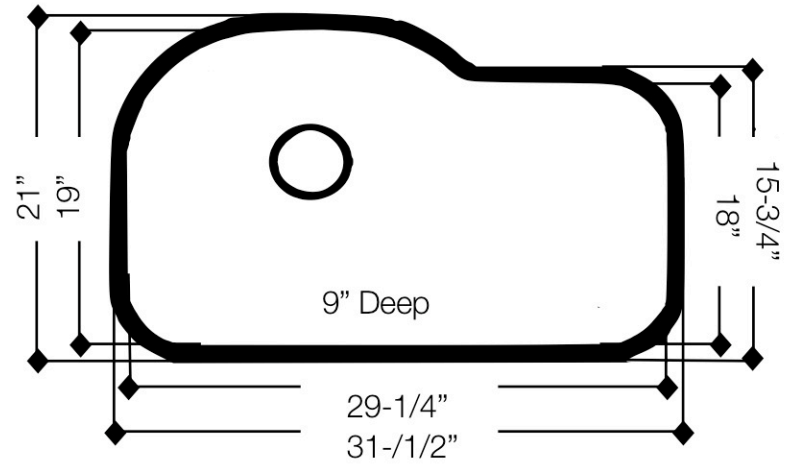

KAZZA CHIC

16 GAUGE

KAZZA
By Milano Sinks

MODEL #	KB-16-SP11
DESCRIPTION	KIDNEY SHAPE SINK
MATERIAL	18/10 304 STAINLESS STEEL
COLOR	STAINLESS STEEL
MOUNTING OPTIONS	UNDER-MOUNT
FINISH	BRUSHED SATIN
THICKNESS	16 GAUGE
SOUND PROOFING	10 POINT SOUND PAD SYSTEM
CONSTRUCTION METHOD	PRESSED
DRAIN SIZE	3-5/8" STANDARD USA/CANADA
FITS CABINET SIZE	MADE FOR CABINETS 33" AND LARGER

INCLUSIONS:

KAZZA CHIC SINK INCLUDES THE FOLLOWING:
PAPER TEMPLATE FOR CUT-OUT
MOUNTING HARDWARE FOR UNDER-MOUNT.

OPTIONAL ACCESSORIES:

THE FOLLOWING ACCESSORIES ARE AVAILABLE FOR YOUR SINK

WWW.KAZZASINKS.COM