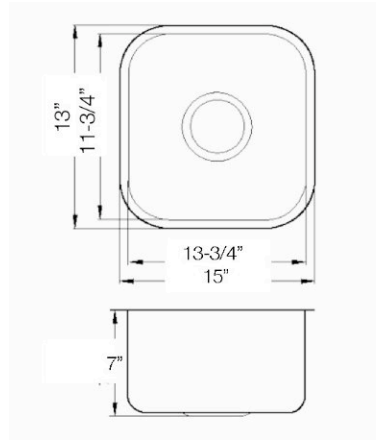

KAZZA BELLA 18 GAUGE

MODEL #	KB-18-SP7
DESCRIPTION	ROUND BOWL BAR SINK
MATERIAL	18/10 304 STAINLESS STEEL
COLOR	STAINLESS STEEL
MOUNTING OPTIONS	UNDER-MOUNT
FINISH	BRUSHED SATIN
THICKNESS	18 GAUGE
SOUND PROOFING	10 POINT SOUND PAD SYSTEM
CONSTRUCTION METHOD	PRESSED
DRAIN SIZE	3-5/8" STANDARD USA/CANADA
FITS CABINET SIZE	MADE FOR CABINETS 20" AND LARGER

INCLUSIONS:

KAZZA BELLA SINK INCLUDES THE FOLLOWING:
PAPER TEMPLATE FOR CUT-OUT
MOUNTING HARDWARE FOR UNDER-MOUNT.

OPTIONAL ACCESSORIES:

THE FOLLOWING ACCESSORIES ARE AVAILABLE FOR YOUR SINK