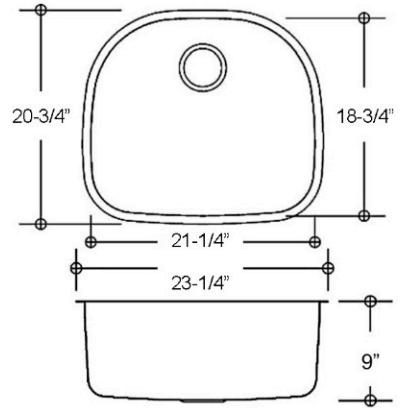

# KAZZA BELLA 18 GAUGE

<b>MODEL #</b>	<b>KB-18-SP1</b>
<b>DESCRIPTION</b>	<b>SINGLE BOWL KITCHEN SINK- D SHAPE</b>
<b>MATERIAL</b>	<b>18/10 304 STAINLESS STEEL</b>
<b>COLOR</b>	<b>STAINLESS STEEL</b>
<b>MOUNTING OPTIONS</b>	<b>UNDER-MOUNT</b>
<b>FINISH</b>	<b>BRUSHED SATIN</b>
<b>THICKNESS</b>	<b>18 GAUGE</b>
<b>SOUND PROOFING</b>	<b>10 POINT SOUND PAD SYSTEM</b>
<b>CONSTRUCTION METHOD</b>	<b>PRESSED</b>
<b>DRAIN SIZE</b>	<b>3-5/8" STANDARD USA/CANADA</b>
<b>FITS CABINET SIZE</b>	<b>MADE FOR CABINETS 24" AND LARGER</b>

## INCLUSIONS:

KAZZA BELLA SINK INCLUDES THE FOLLOWING:  
PAPER TEMPLATE FOR CUT-OUT  
MOUNTING HARDWARE FOR UNDER-MOUNT.