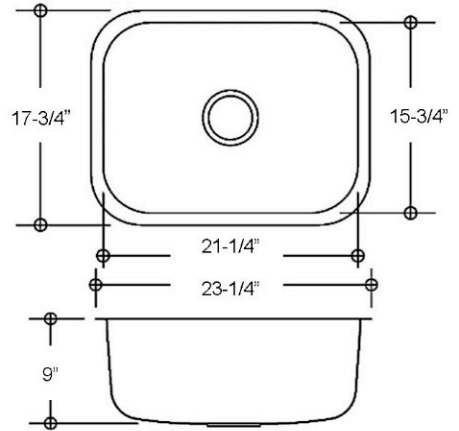

# KAZZA BELLA 18 GAUGE

<b>MODEL #</b>	<b>KB-18-SP5</b>
<b>DESCRIPTION</b>	<b>SINGLE BOWL KITCHEN SINK</b>
<b>MATERIAL</b>	<b>18/10 304 STAINLESS STEEL</b>
<b>COLOR</b>	<b>STAINLESS STEEL</b>
<b>MOUNTING OPTIONS</b>	<b>UNDER-MOUNT</b>
<b>FINISH</b>	<b>BRUSHED SATIN</b>
<b>THICKNESS</b>	<b>18 GAUGE</b>
<b>SOUND PROOFING</b>	<b>10 POINT SOUND PAD SYSTEM</b>
<b>CONSTRUCTION METHOD</b>	<b>PRESSED</b>
<b>DRAIN SIZE</b>	<b>3-5/8" STANDARD USA/CANADA</b>
<b>FITS CABINET SIZE</b>	<b>MADE FOR CABINETS 24" AND LARGER</b>

## **INCLUSIONS:**

KAZZA BELLA SINK INCLUDES THE FOLLOWING:  
PAPER TEMPLATE FOR CUT-OUT  
MOUNTING HARDWARE FOR UNDER-MOUNT.